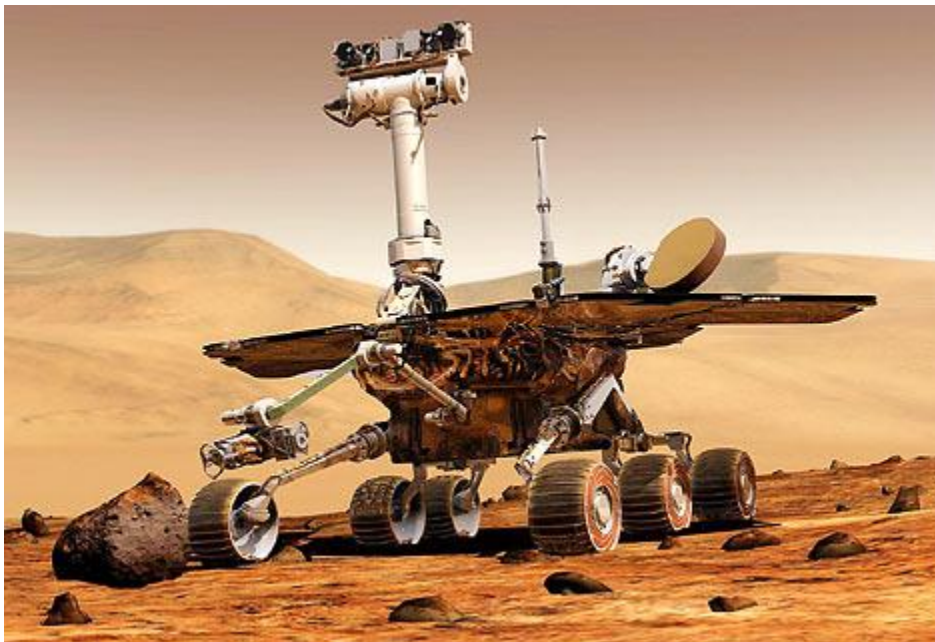

But if so, she could be in for an awfully long wait.

This photo of what looks remarkably like a female figure with her arm outstretched, was taken on Mars.

Scroll down for more...

Call me rocky: The intriguing image captured by Nasa on Mars

Alien life: What seems to be a human-like Martian is pictured on Mars

The image was among many sent back to Earth by Spirit, Nasa's Mars explorer vehicle which landed there four years ago.

Initial inspections revealed nothing unusual, but closer examination by amateur astronomers has thrown up this intriguing picture.

Scroll down for more...

Painstaking: Space enthusiasts spent four years analysing this image, which on much closer inspection shows the 'alien'

As one enthusiast put it on a website: "These pictures are amazing. I couldn't believe my eyes when I saw what appears to be a naked alien running around on Mars."

Scroll down for more...

Say cheese: The mystery image was captured by Nasa's explorer vehicle, Spirit

A third contributor, who might have come closer to the majority view, said: "Ah, the human eye can be tricked so easily."