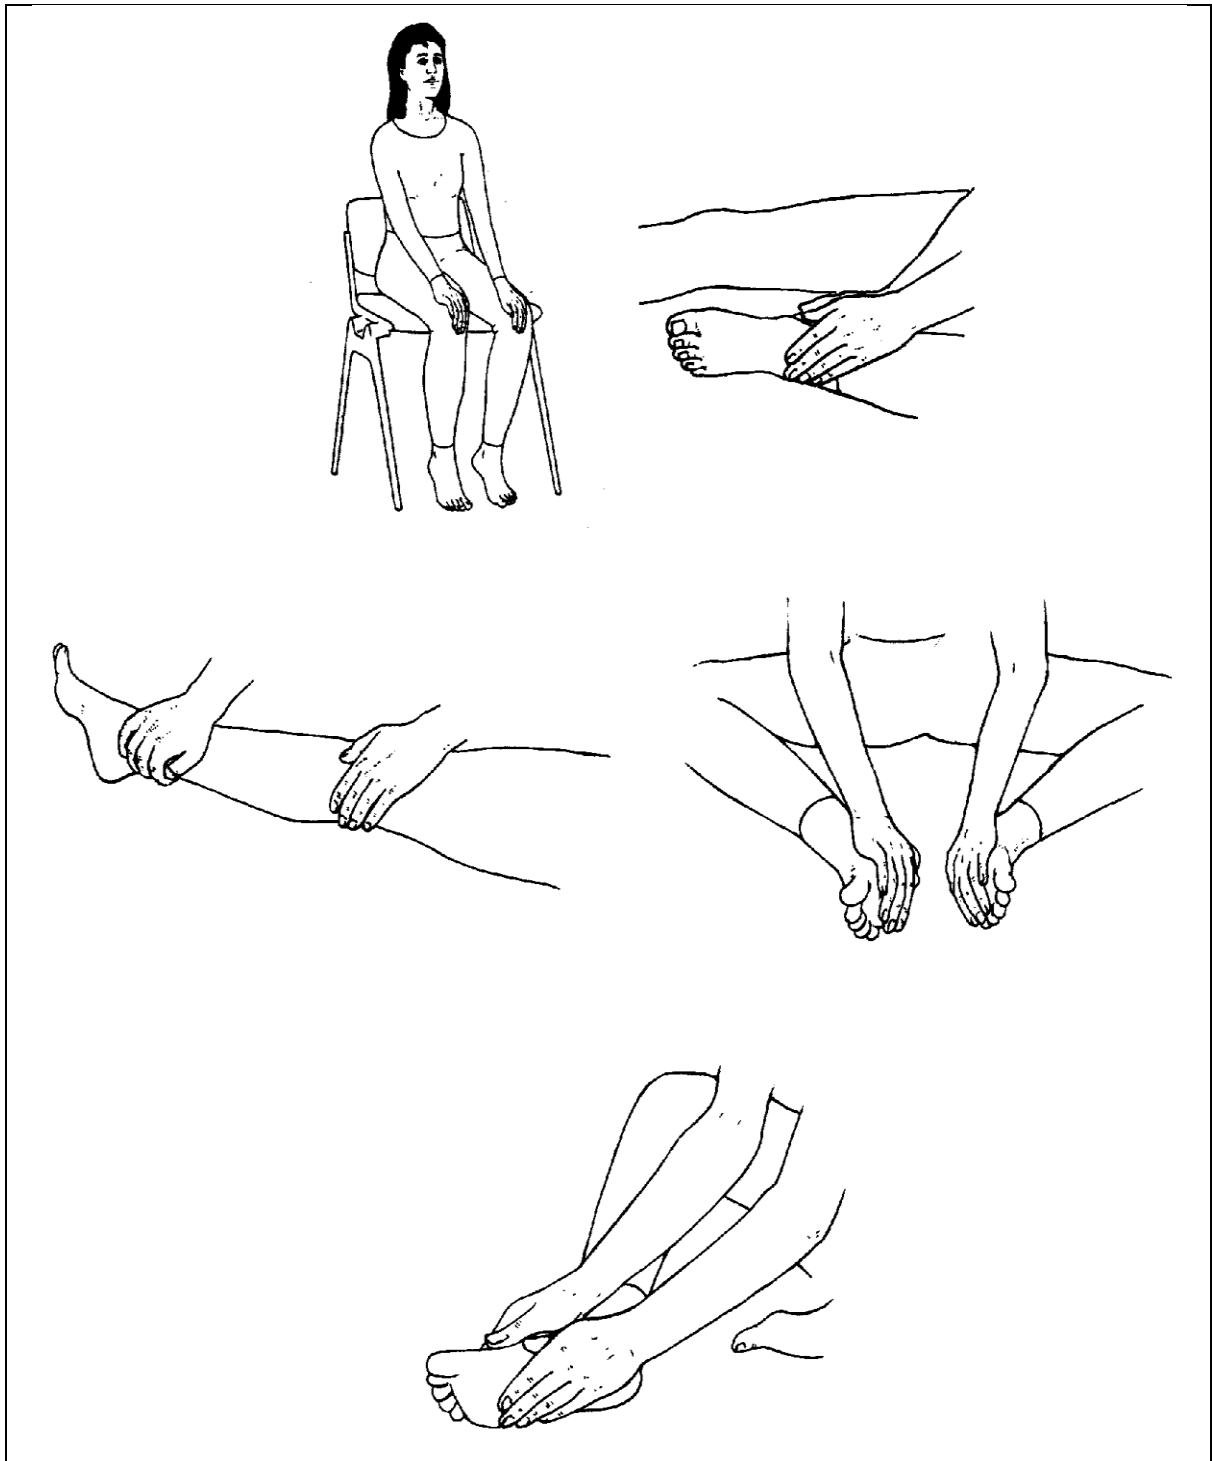

LIFE-CHANGED™SELF-ENERGY TRANSFORMATION™—AN EASY, QUICK ADDITION
TO ANY SELF-HELP INFORMATION YOU ARE USING RIGHT NOW! THE FASTEST WAY
FOR IMMEDIATE RESULTS!