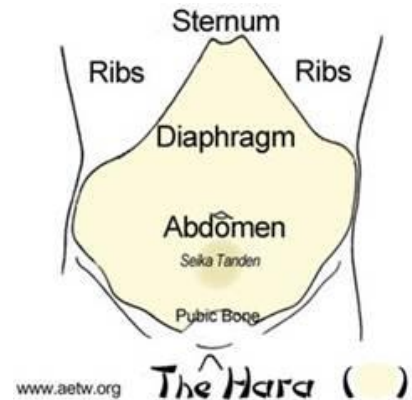

LIFE-CHANGED™SELF-ENERGY TRANSFORMATION™—AN EASY, QUICK ADDITION
TO ANY SELF-HELP INFORMATION YOU ARE USING RIGHT NOW! THE FASTEST WAY
FOR IMMEDIATE RESULTS!

REIKI LEVEL—I TANDEN CHIRYO (TANDEN SESSION) HEALING TECHNIQUE

Purpose: Tanden Chiryō is used to power-up or recharge the Tanden with Ki.

The Tanden is the seat or center of where your Ki is stored.

It is located two to three fingers below your navel.

Possibly relates to the second chakra. Some think it's a mini chakra.

It's the "source" of persons "Ki" energy.

Balances Chakras

Application: Personal

Reiki Level: Reiki LEVEL—I

Session Time: Beginning

1) Locate your Tanden
2) Stand up with your feet shoulder width apart
3) Breathe: Take some slow "deep" breaths – slowly releasing all the Tension in your body.
4) Mouth: open your mouth slightly
5) For each Slow Breathe:
6) Inhale: As you inhale through your Nose place you tongue on the top of your mouth.
7) Exhale: As you exhale through your mouth place you tongue on the bottom of your mouth.
8) Rest the "tip" of your tongue as you inhale through your "nose" and
9) Knees: Make them a little softer with a little bend.
10) Intent: Focus on lower abdomen
11) Fingers: become aware of the Tanden point two or three fingers below your navel with each breath
12) After Locating Tanden begin Tanden Chiryō
13) Tanden Chiryō
14) Hands: Place one hand on your Tanden, place the other hand on the back of the body behind the Tanden.
15) Intention: Build energy between hands.
16) Hands: Keep doing Tanden Chiryō until they lift off by themselves.