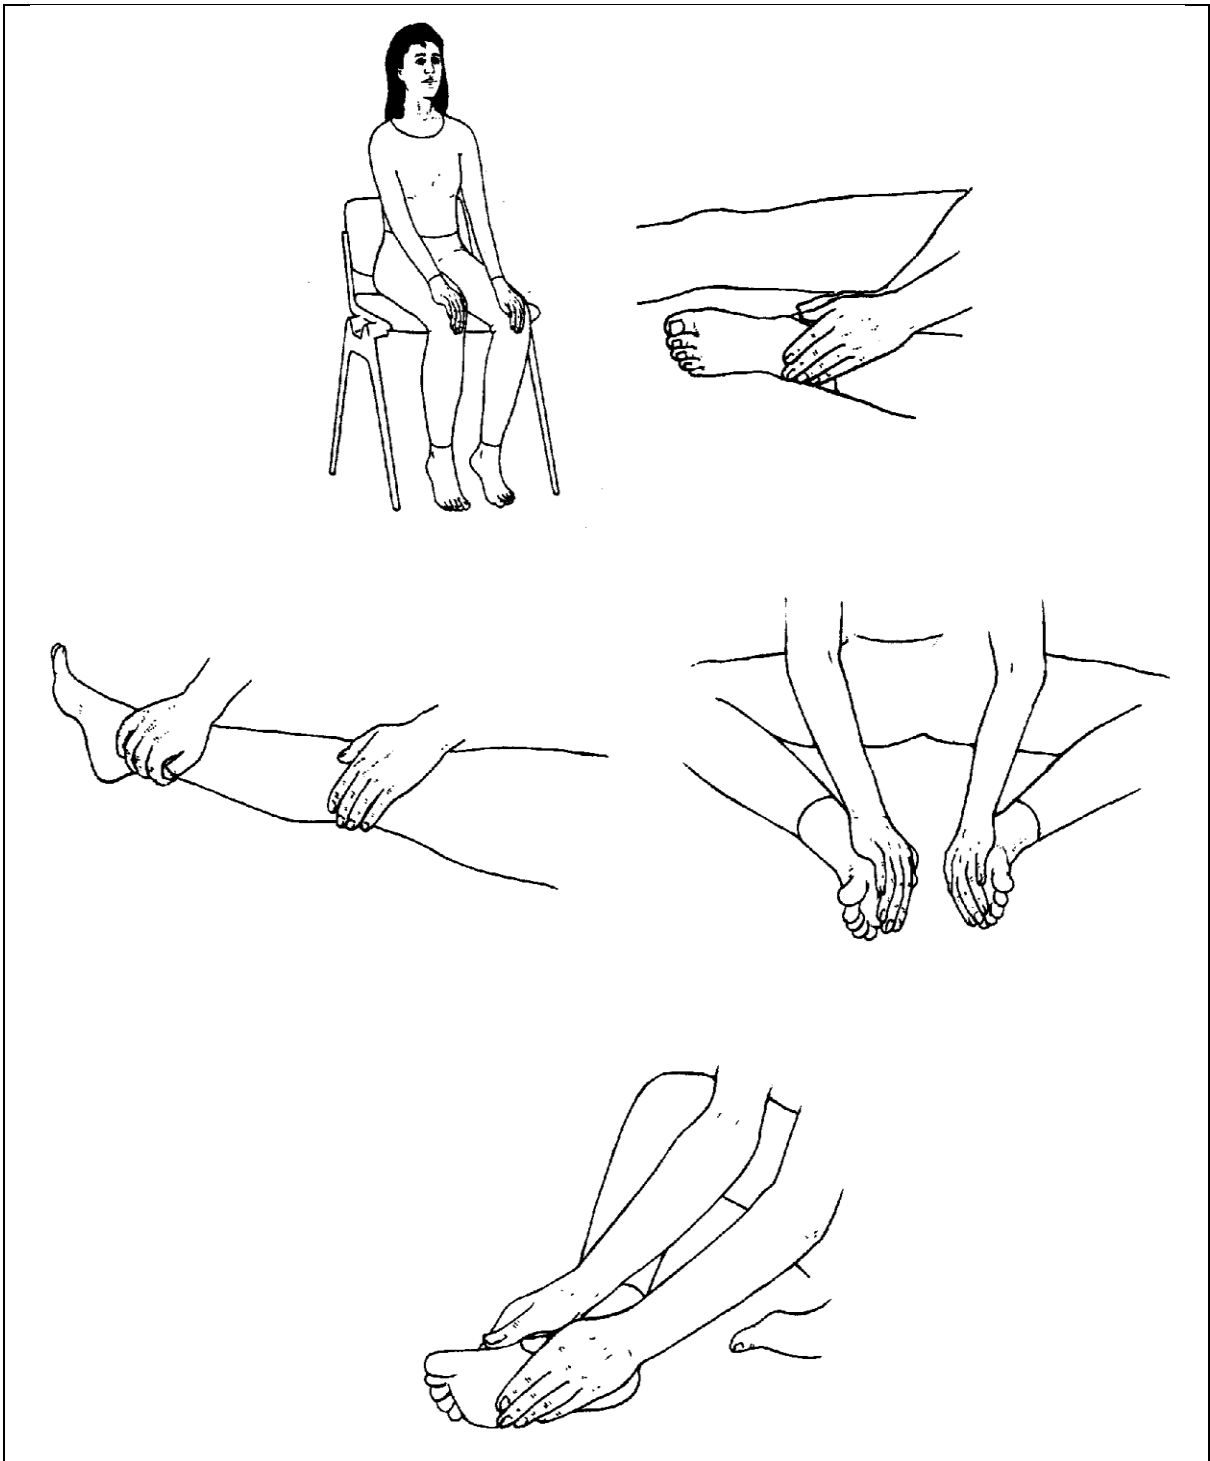

LIFE-CHANGED™SELF-ENERGY TRANSFORMATION™—AN EASY, QUICK ADDITION
TO ANY SELF-HELP INFORMATION YOU ARE USING RIGHT NOW! THE FASTEST WAY
FOR IMMEDIATE RESULTS!