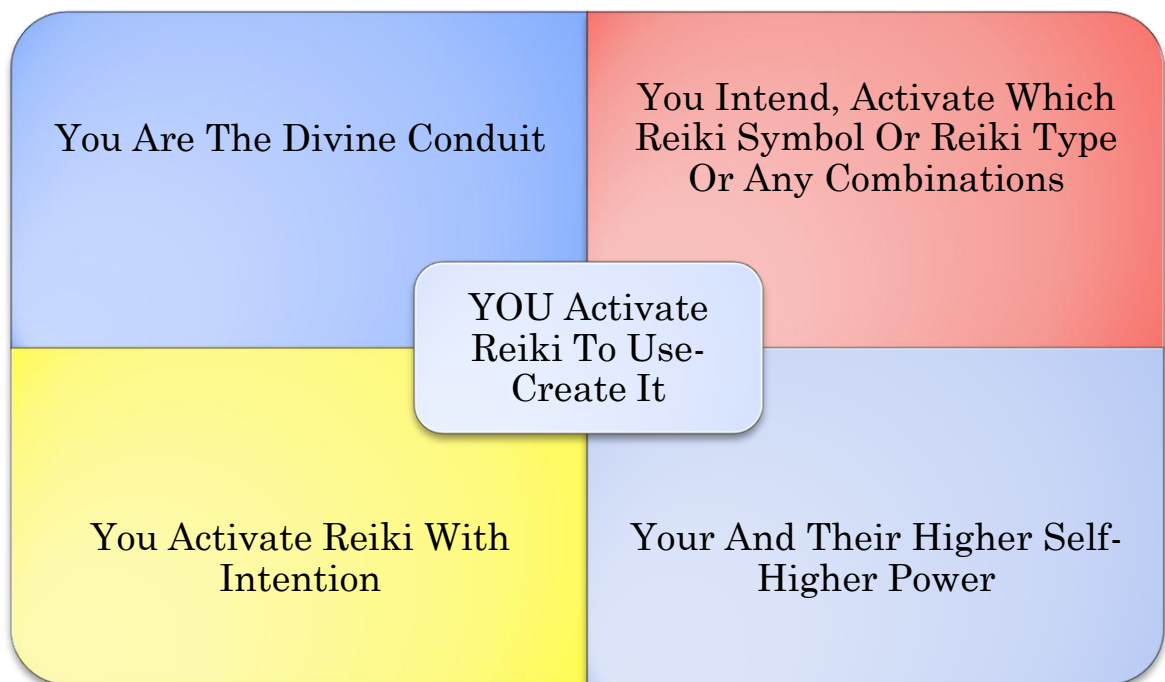

LIFE-CHANGED™SELF-ENERGY TRANSFORMATION™—AN EASY, QUICK ADDITION TO ANY SELF-HELP INFORMATION YOU ARE USING RIGHT NOW! THE FASTEST WAY FOR IMMEDIATE RESULTS!

REIKI SYMBOL ACTIVATION: USING THE SYMBOLS

- ♥ To Use The Symbols, They Need To Be Activated By Your Intent In Any Form, Consciously, Or Subsuperconsciously™ By Your Higher Self, Or By Your Higher Power With Your Permission.
- ♥ Use Whatever Symbol Activation Method(S) You Feel Comfortable With At Each Moment
- ♥ Don't Get Too "Hung Up" On Perfection As It's The Intent That Counts.
- ♥ It Is Beneficial To Learn What You Are Guided To Learn From This Manual, In Your Natural Flow Of Learning.
- ♥ Within The First Month, All The Japanese Symbol Names – This Will Allow For Familiarity As Regards Other Reiki Material\Texts.
- ♥ Some Masters Adhere Strictly To The Symbols But It Is A Personal Choice And Whatever Suits The Individual Is Best.